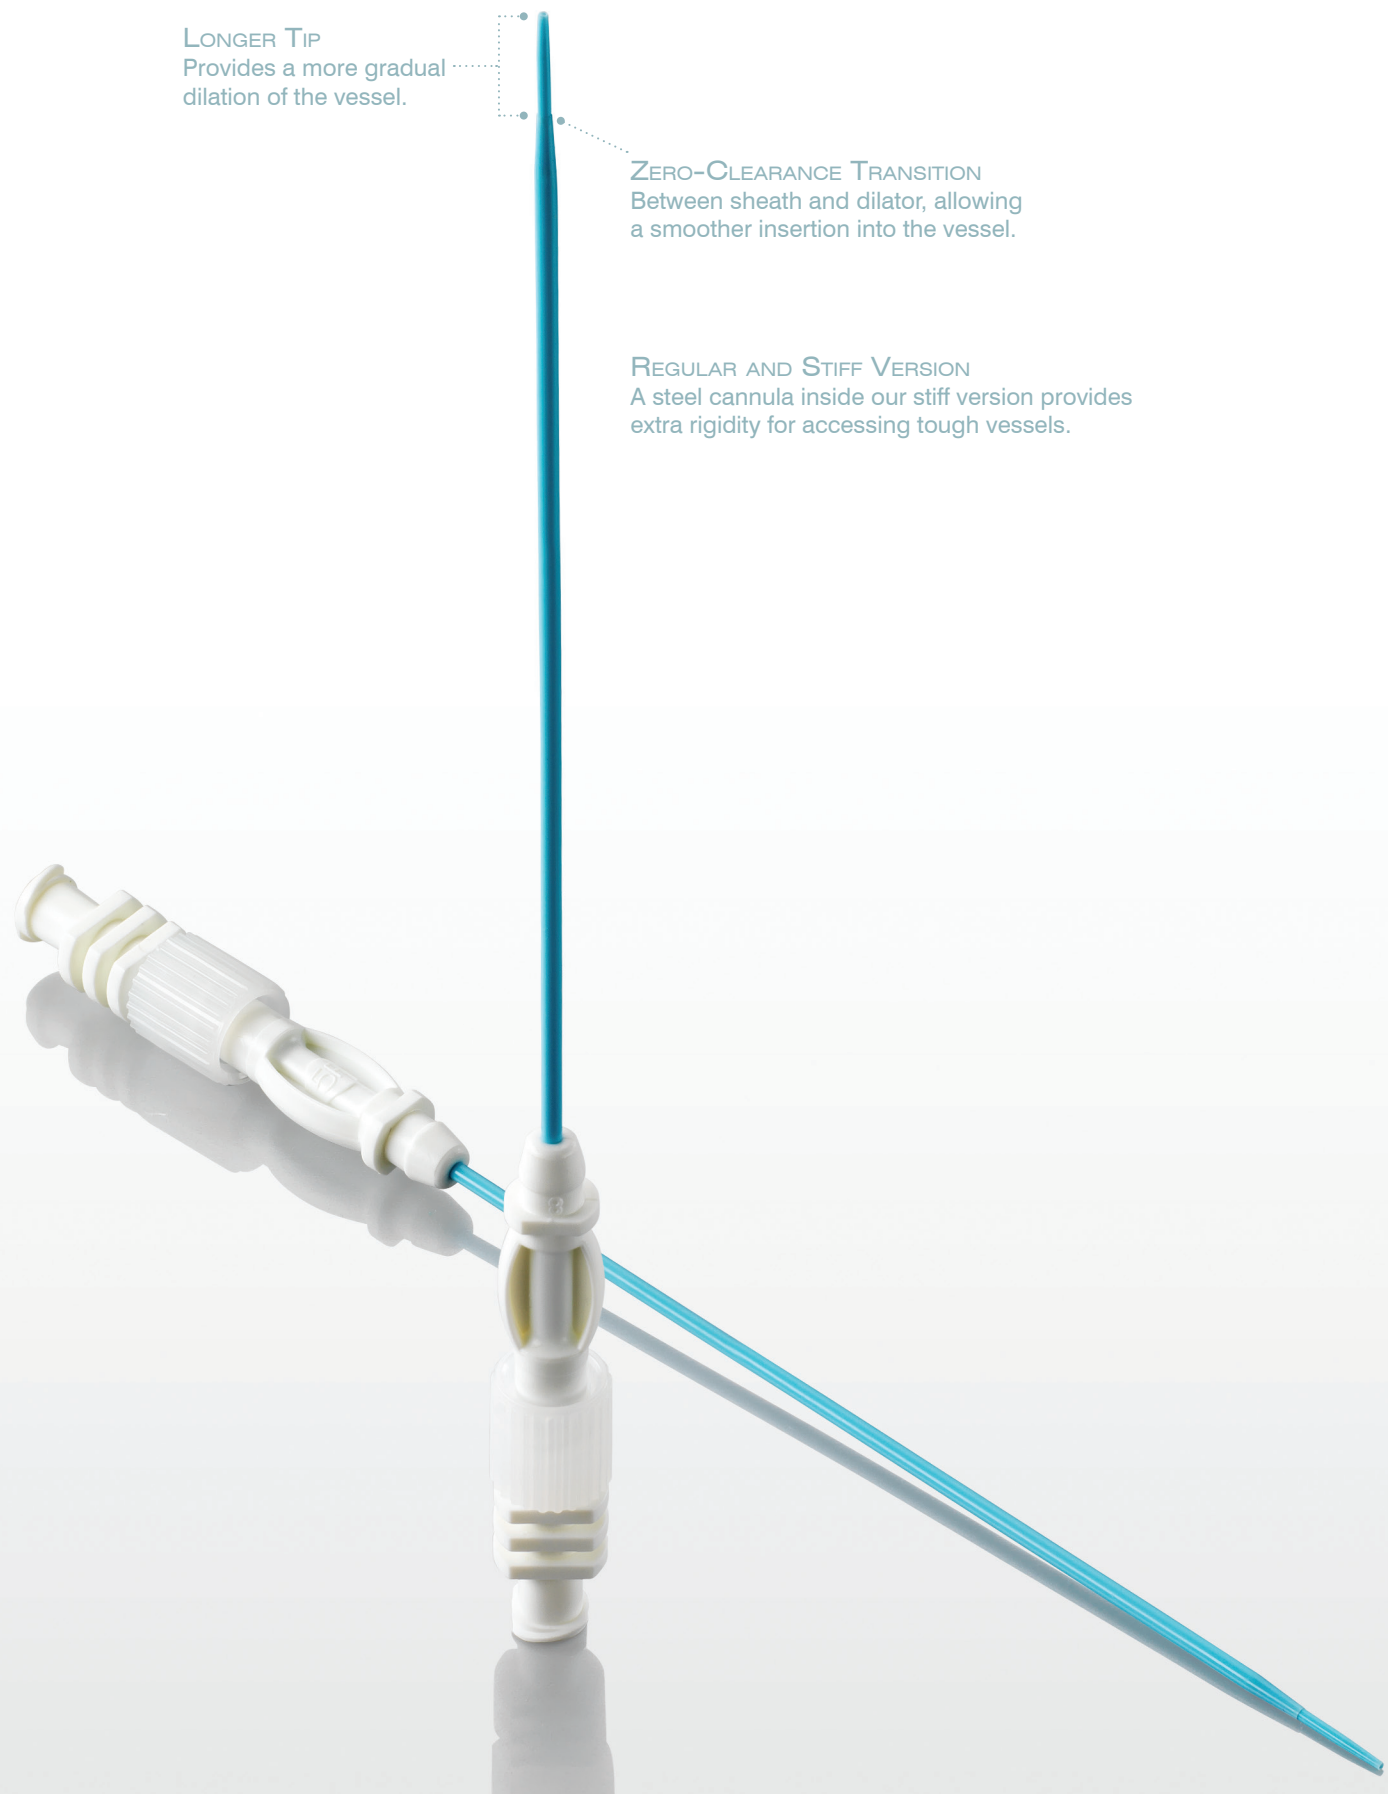

LONGER TIP
Provides a more gradual
dilation of the vessel.

ZERO-CLEARANCE TRANSITION
Between sheath and dilator, allowing
a smoother insertion into the vessel.

REGULAR AND STIFF VERSION
A steel cannula inside our stiff version provides
extra rigidity for accessing tough vessels.

MICRO-STICK® BASIC SET		
MR190421	4F MICRO-STICK®, WITH NITINOL WIRE AND 7CM ECHO TIP	10/BOX
MR190521	5F MICRO-STICK®, WITH NITINOL WIRE AND 7CM ECHO TIP	10/BOX
MR193421	4F MICRO-STICK®, WITH NITINOL WIRE AND 4CM NON-ECHO TIP	10/BOX
MR192421	4F MICRO-STICK®, WITH NITINOL WIRE AND 7CM NON-ECHO TIP	10/BOX
MR193521	5F MICRO-STICK®, WITH NITINOL WIRE AND 4CM NON-ECHO TIP	10/BOX
MR192521	5F MICRO-STICK®, WITH NITINOL WIRE AND 7CM NON-ECHO TIP	10/BOX
MR190422	4F MICRO-STICK®, WITH STEEL WIRE AND 7CM ECHO TIP	10/BOX
MR190522	5F MICRO-STICK®, WITH STEEL WIRE AND 7CM ECHO TIP	10/BOX
MR193422	4F MICRO-STICK®, WITH STEEL WIRE AND 4CM NON-ECHO TIP	10/BOX
MR192422	4F MICRO-STICK®, WITH STEEL WIRE AND 7CM NON-ECHO TIP	10/BOX
MR193522	5F MICRO-STICK®, WITH STEEL WIRE AND 4CM NON-ECHO TIP	10/BOX
MR192522	5F MICRO-STICK®, WITH STEEL WIRE AND 7CM NON-ECHO TIP	10/BOX