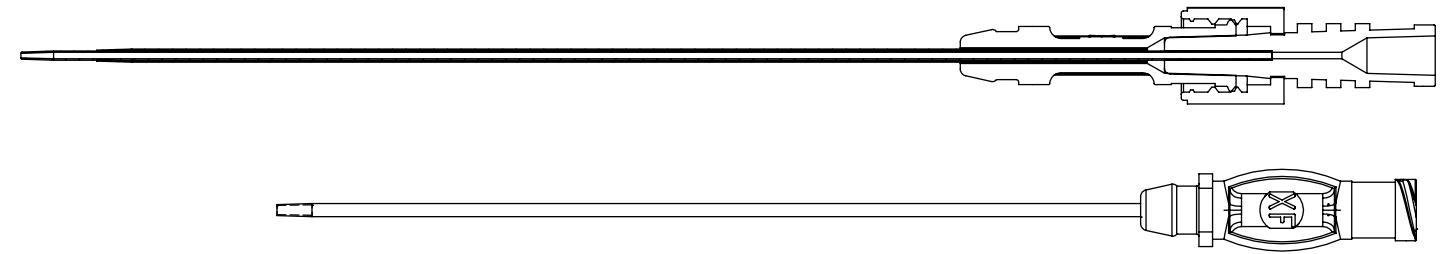

LONGER TIP
Provides a more gradual
dilation of the vessel.

ZERO-CLEARANCE TRANSITION
Between sheath and dilator, allowing
a smoother insertion into the vessel.

REGULAR AND STIFF VERSION
A steel cannula inside our stiff version provides
extra rigidity for accessing tough vessels.

MICRO-STICK® BASIC SET		
MR190421	4F MICRO-STICK®, WITH NITINOL WIRE AND 7CM ECHO TIP	10/BOX
MR190521	5F MICRO-STICK®, WITH NITINOL WIRE AND 7CM ECHO TIP	10/BOX
MR193421	4F MICRO-STICK®, WITH NITINOL WIRE AND 4CM NON-ECHO TIP	10/BOX
MR192421	4F MICRO-STICK®, WITH NITINOL WIRE AND 7CM NON-ECHO TIP	10/BOX
MR193521	5F MICRO-STICK®, WITH NITINOL WIRE AND 4CM NON-ECHO TIP	10/BOX
MR192521	5F MICRO-STICK®, WITH NITINOL WIRE AND 7CM NON-ECHO TIP	10/BOX
MR190422	4F MICRO-STICK®, WITH STEEL WIRE AND 7CM ECHO TIP	10/BOX
MR190522	5F MICRO-STICK®, WITH STEEL WIRE AND 7CM ECHO TIP	10/BOX
MR193422	4F MICRO-STICK®, WITH STEEL WIRE AND 4CM NON-ECHO TIP	10/BOX
MR192422	4F MICRO-STICK®, WITH STEEL WIRE AND 7CM NON-ECHO TIP	10/BOX
MR193522	5F MICRO-STICK®, WITH STEEL WIRE AND 4CM NON-ECHO TIP	10/BOX
MR192522	5F MICRO-STICK®, WITH STEEL WIRE AND 7CM NON-ECHO TIP	10/BOX